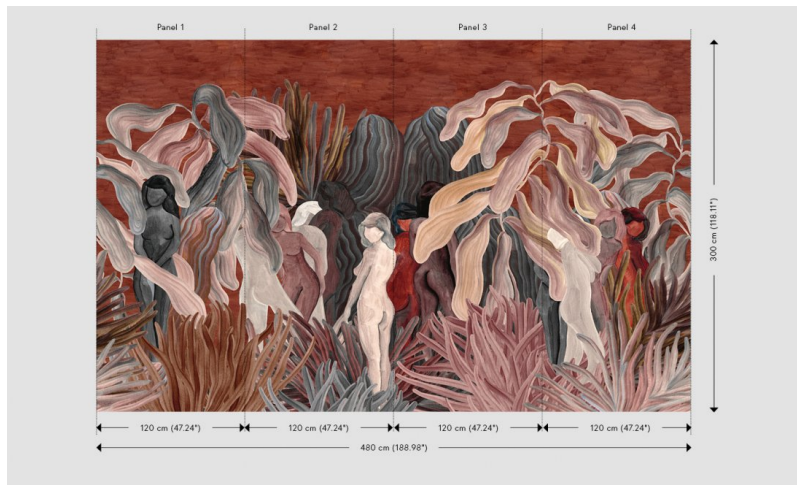

Spec Sheet

Collection

Décors & Panoramiques

Pattern

Secret Silhouettes

Reference

97720

Composition

Textile wallcovering on non-woven backing

Description

Mysterious panoramic of feminine silhouettes made of velvety chenille

Dimensions

Panoramic 480 cm x 300 cm = 14,40 m² (188.98" x 118.11" = 155 sq.ft.)

How to paste

Paste the wall

How to remove

Strippable

Remark

The pattern is repeatable, allowing several panoramiques to be joined together.