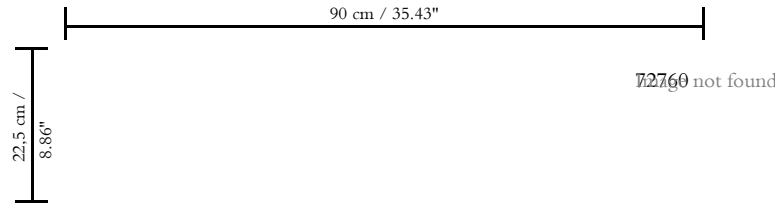

Spec Sheet

Collection

Marqueterie

Pattern

Optique

Reference

72760

Composition

Natural wallcovering on non-woven backing

Description

Woven sisal that creates varying geometric shapes and colour nuances as a result of the four different directions

Dimensions

Width 90 cm (35.43"), sold by the linear metre/yard

Repeat

Straight match 22.50 cm (8.86")

Adhesive

Adhesive for non-woven wallcovering like Arte Clearpro or 100% dispersion adhesive

Fire retardancy

B-s1, d0 / Class A

Light resistance

Moderate lightfastness

Care

Spongeable during hanging (dab away damp glue)

How to paste

Paste the wall and wallcovering

How to remove

Strippable