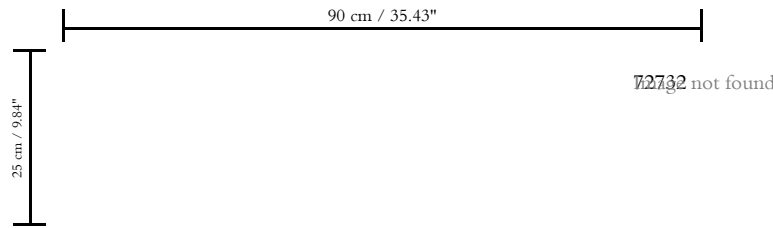

Natural wallcovering on non-woven backing

Description

Inspired by a decorative frame with mitred corners. The different directions of the sisal weave give an optical 3D effect

Dimensions

Width 90 cm (35.43"), sold by the linear metre/yard

Care

Spongeable during hanging (dab away damp glue)

How to paste

Paste the wall and wallcovering

How to remove

Strippable

Arte

Image not found or type unknown  
[www.arte-international.com](http://www.arte-international.com)