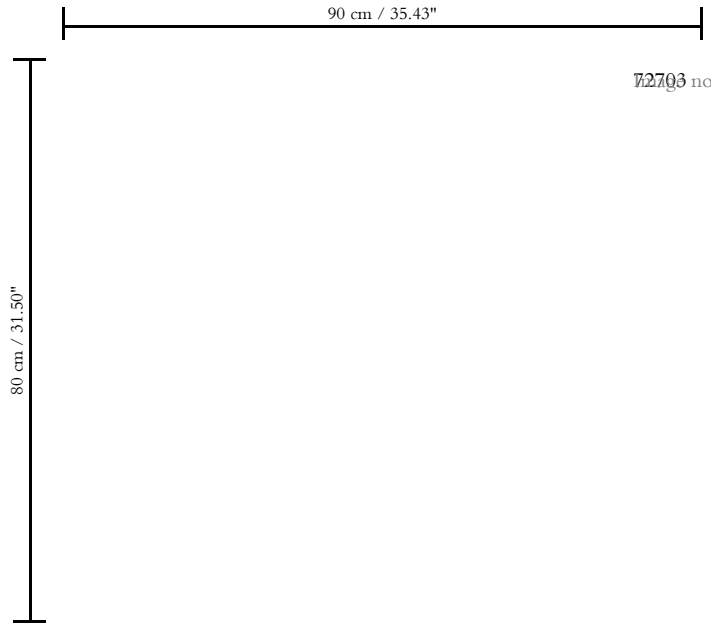

Spec Sheet

Collection

Marqueterie

Pattern

Detour

Reference

72703

Composition

Natural wallcovering on non-woven backing

Description

Playful, geometric maze pattern in sisal creates an optical 3D effect

Dimensions

Width 90 cm (35.43"), sold by the linear metre/yard

Repeat

Straight match 80 cm (31.50")

Adhesive

Adhesive for non-woven wallcovering like Arte Clearpro or 100% dispersion adhesive

Fire retardancy

B-s1, d0 / Class A

Light resistance

Moderate lightfastness

Care

Spongeable during hanging (dab away damp glue)

How to paste

Paste the wall and wallcovering

How to remove

Strippable

72703 not found or type unknown

Collection

Marqueterie

Pattern

Detour

Reference

72703