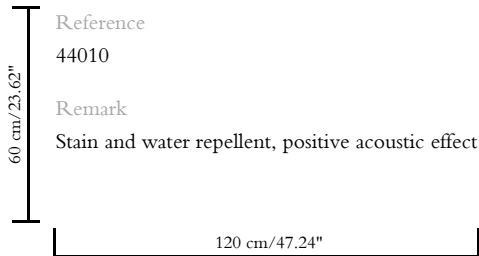

Collection

Objet

Pattern

Casseta

Reference

44010

Remark

Stain and water repellent, positive acoustic effect