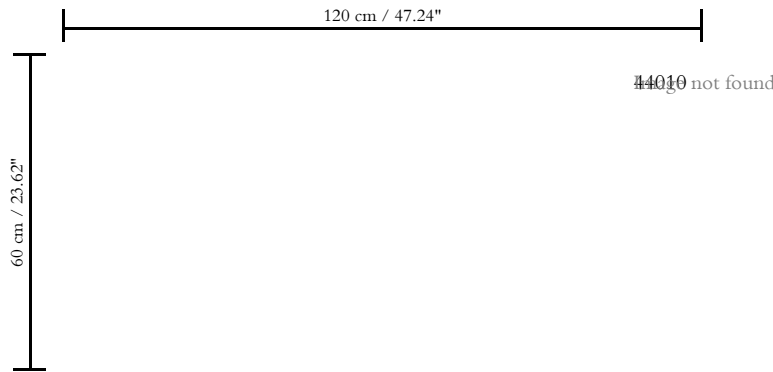

Spec Sheet

Collection

Objet

Pattern

Cassetta

Reference

44010

Composition

3D textile wallcovering on non-woven backing

Description

Inspired by classic coffered ceilings finished in a soft suede look

Dimensions

Width 120 cm (47.24"), sold by the linear metre/yard

Repeat

Free match, respecting the design height of 60 cm (23.62")