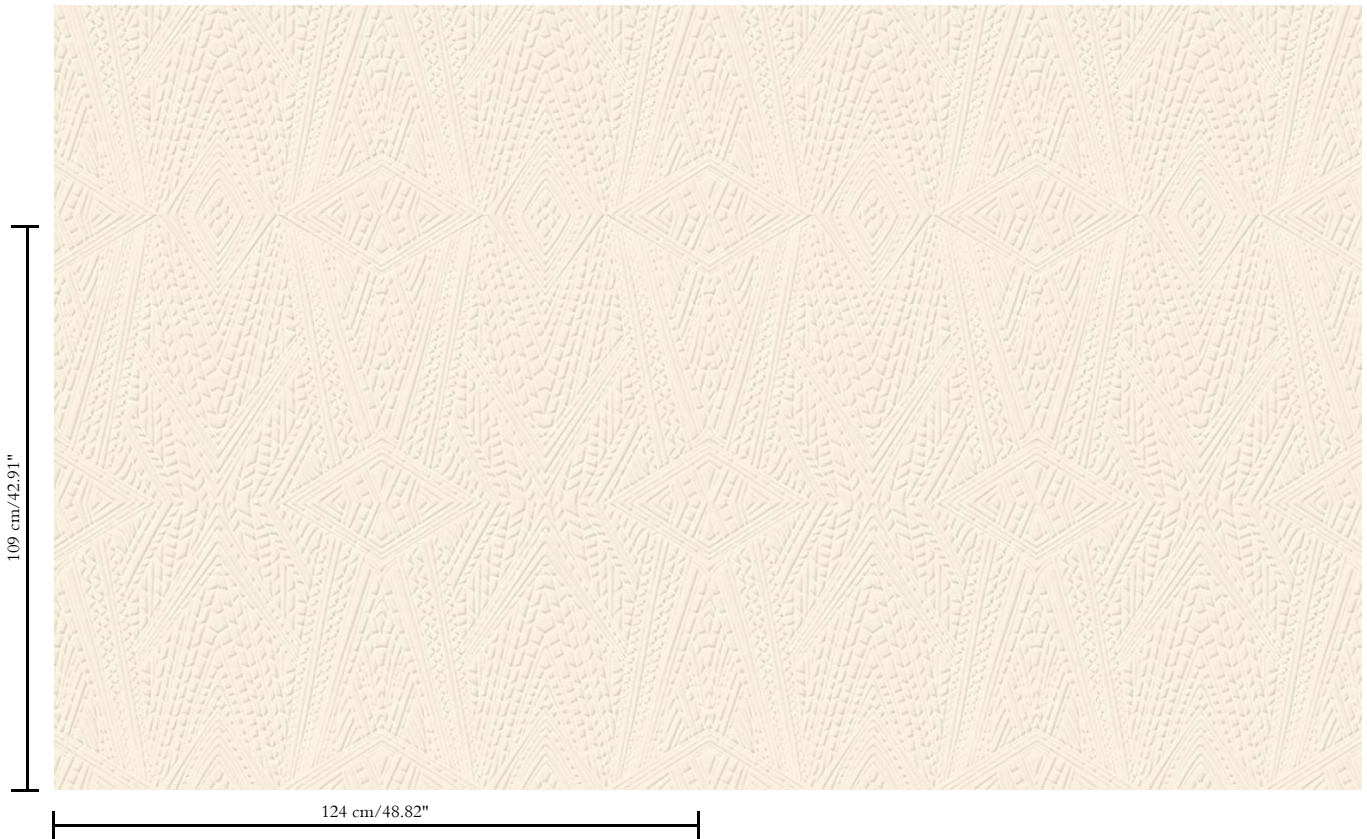

3D textile wallcovering on non-woven backing

Description

3D wallcovering with a soft suede look, based on the unique structure of the ancient skin of the Dwarf Rhino

Dimensions

Width 124 cm (48.82"), sold by the linear metre/yard

Repeat

Straight match 109 cm (42.91")

Adhesive

Adhesive for non-woven wallcovering like Arte Clearpro or 100% dispersion adhesive

Fire retardancy

B-s1, d0 / Class A

Light resistance

Good lightfastness

Care

Spongeable during hanging (dab away damp glue)

How to paste

Paste the wall

How to remove

Strippable

Collection

Moool Wallcovering Extinct Animals