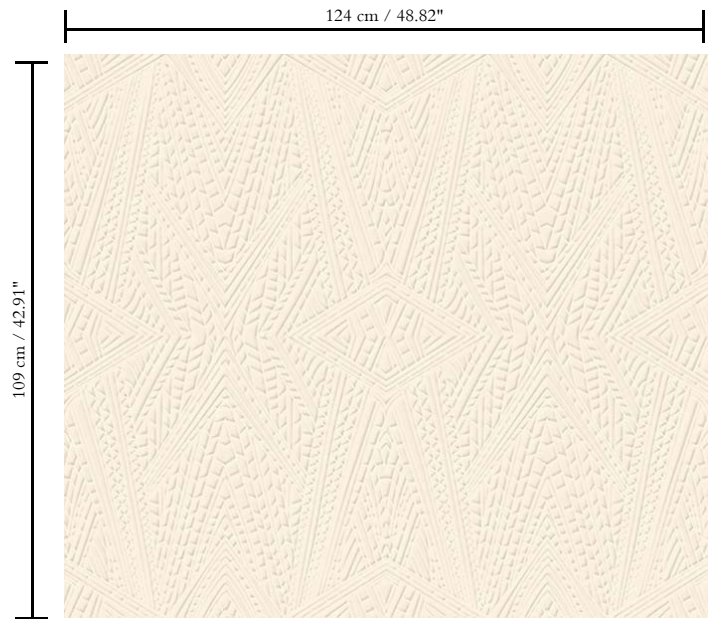

3D textile wallcovering on non-woven backing

Description

3D wallcovering with a soft suede look, based on the unique structure of the ancient skin of the Dwarf Rhino

Dimensions

Width 124 cm (48.82"), sold by the linear metre/yard

Repeat

Straight match 109 cm (42.91")

Adhesive

Adhesive for non-woven wallcovering like Arte Clearpro or 100% dispersion adhesive

Fire retardancy

B-s1, d0 / Class A

Light resistance

Good lightfastness

Care

Spongeable during hanging (dab away damp glue)

How to paste

Paste the wall

How to remove

Strippable

Collection

Moool Wallcovering Extinct Animals