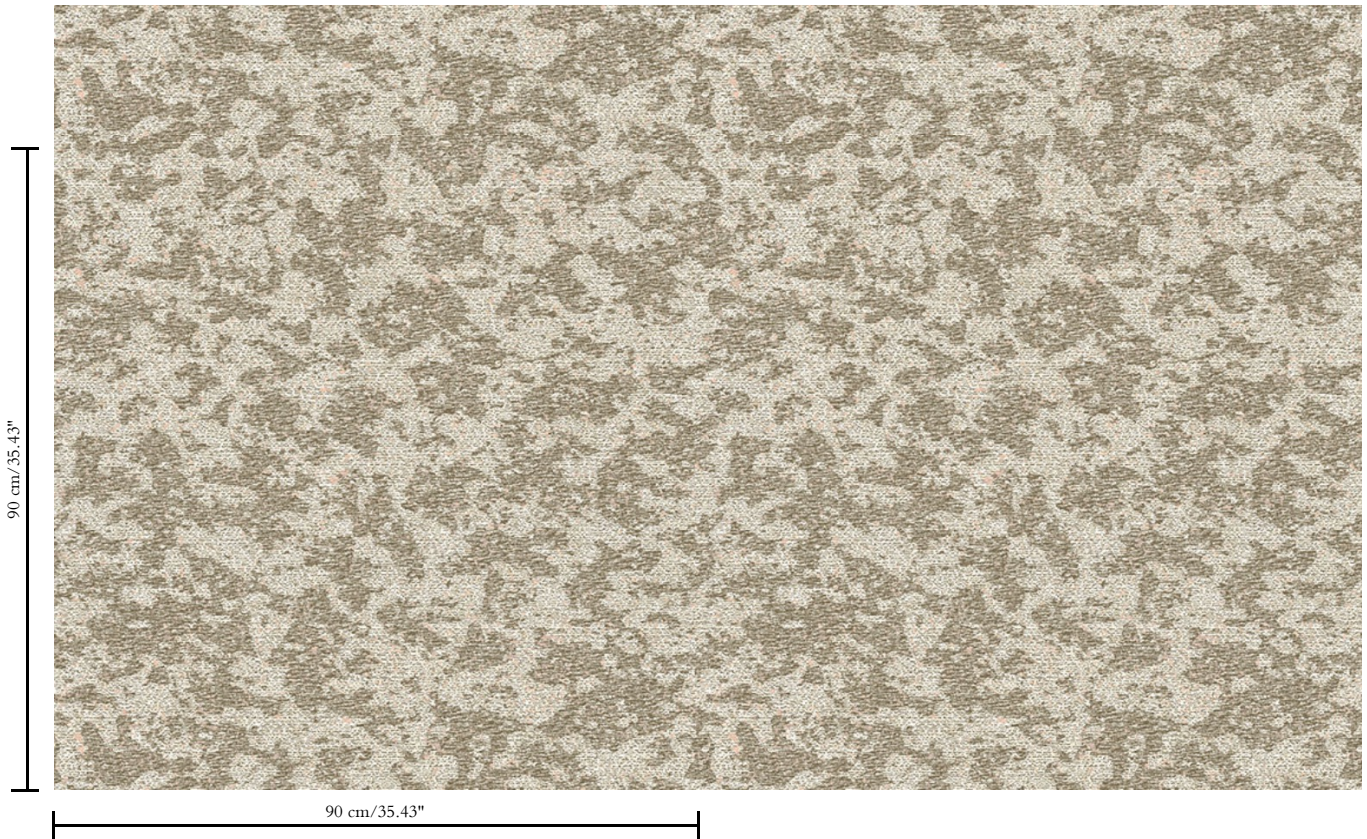

Collection

Moooi Wallcovering Extinct Animals

Pattern

Bearded Leopard

Reference

MO2054