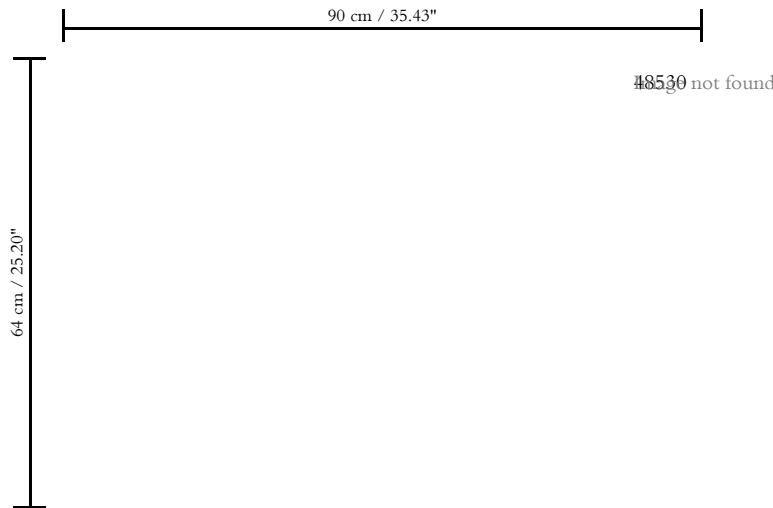

Spec Sheet

Collection

Cantala

Pattern

Combo

Reference

48530

Composition

Non-woven wallcovering

Description

Wallcovering with the timeless look of authentic sisal. The design is inspired by the trend of furniture and decoration with elegant, glowing lines and pronounced round shapes

Dimensions

Width 90 cm (35.43"), sold by the linear metre/yard

Repeat

Drop match 64/32 cm (25.20"/12.60")

Adhesive

Adhesive for non-woven wallcovering like Arte Clearpro, or Metyl Special (200 g in 4 l of water) with the addition of 20% PVA adhesive

Fire retardancy

B-s1, d0 / Class A

Light resistance

Good lightfastness

Care

Washable

How to paste

Paste the wall

How to remove

Strippable