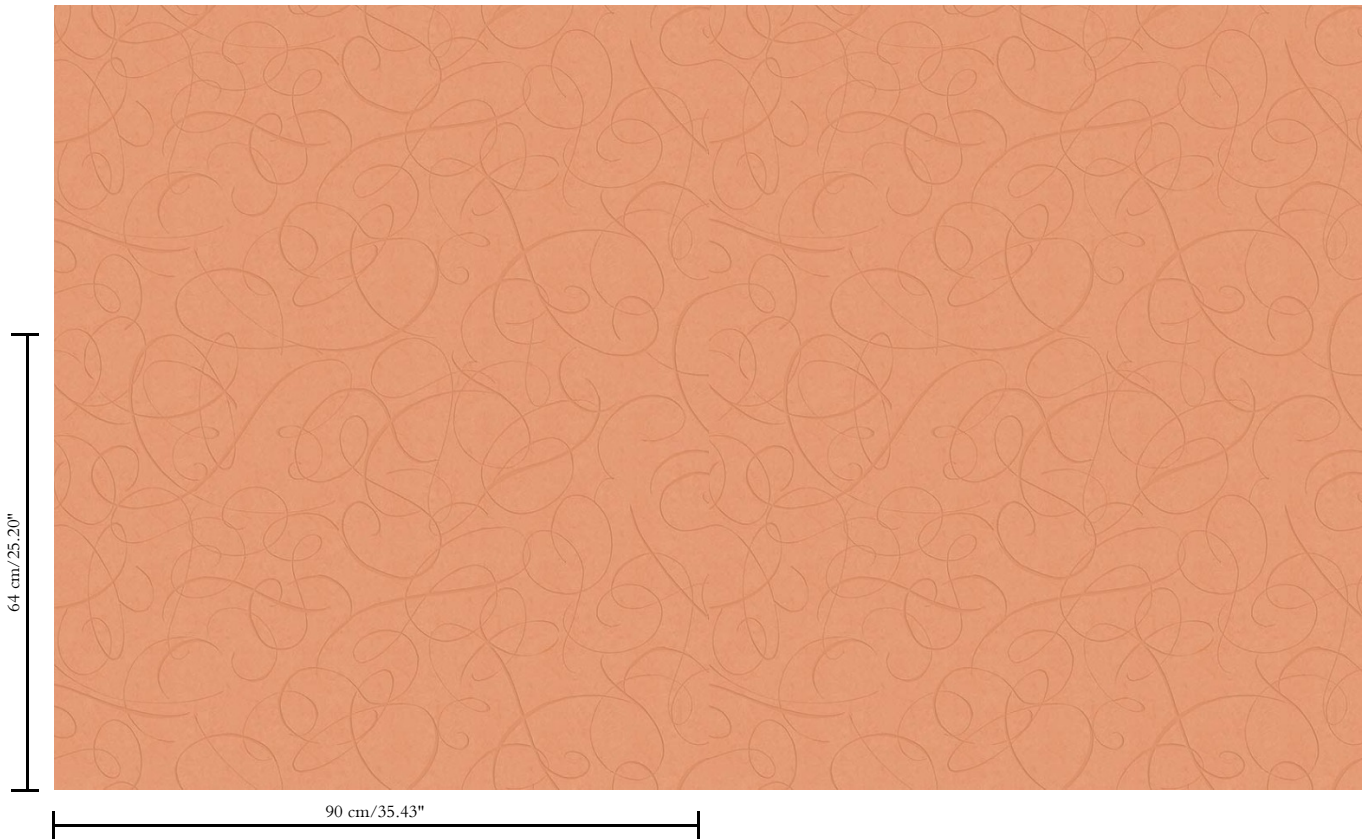

Collection

Moooi Wallcovering Extinct Animals

Pattern

Calligraphy Bird

Reference

MO2013