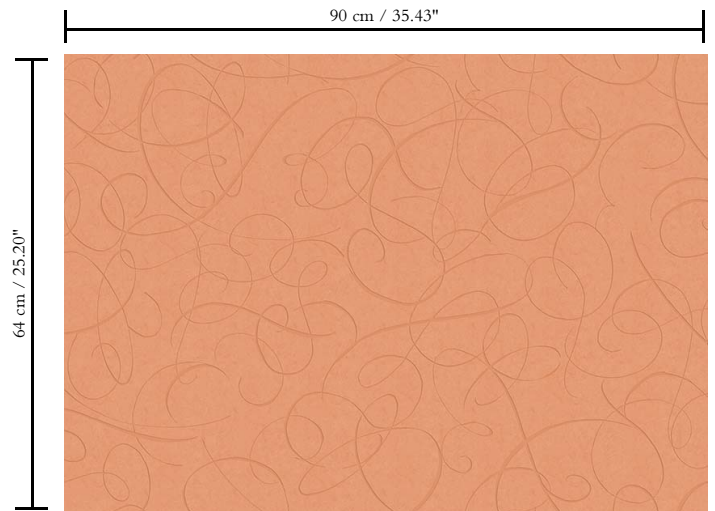

Non-woven wallcovering

Description

A high gloss lacquer print, representing the elegant tail feathers of the female Calligraphy Bird

Dimensions

Width 90 cm (35.43"), sold by the linear metre/yard

Repeat

Drop match 64/32 cm (25.20"/12.60")

Care

Washable

How to paste

Paste the wall

How to remove

Strippable

Collection

Moooi Wallcovering Extinct Animals