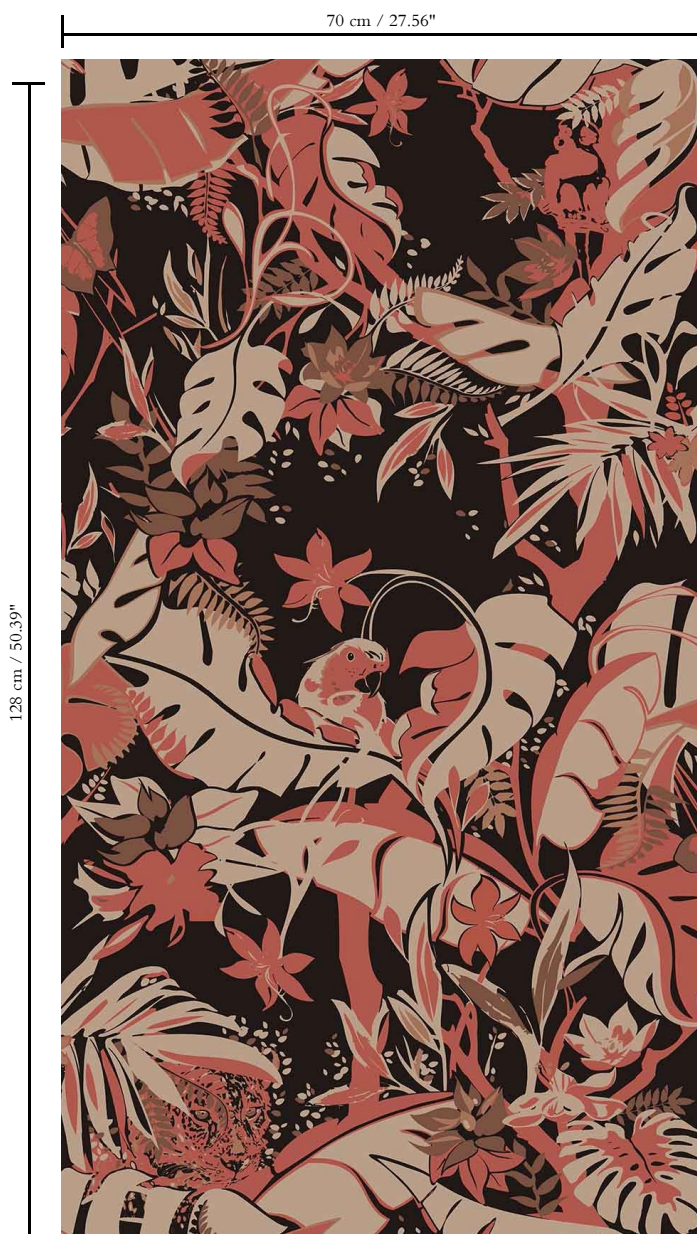

Spec Sheet

Collection

Flavor Paper for Arte

Pattern

Feroz

Reference

FP1011

Composition

Non-woven wallcovering

Description

Exclusive designer wallpaper with extravagant designs that never cease to surprise

Dimensions

Rolls of 10.05 m x 0.70 m = 7 m² / 11 yds x 27.56" = 75 sq. ft.

Repeat

Drop match 128/64 cm (50.39"/25.20")

Adhesive

Adhesive for non-woven wallcovering like Arte Clearpro, or Metyl Special (200 g in 4 l of water) with the addition of 20% PVA adhesive

Fire retardancy

B-s1, d0 / Class A

Light resistance

Good lightfastness

Care

Washable

How to paste

Paste the wall

How to remove

Strippable