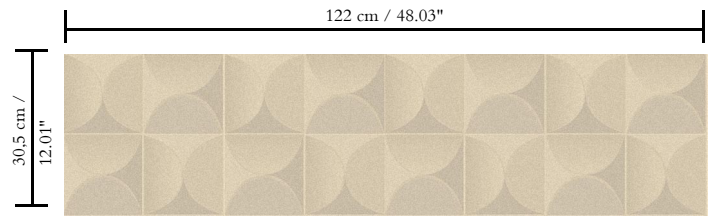

Spec Sheet

Collection

Spectra

Pattern

Carrelage

Reference

61510

Composition

3D textile wallcovering on non-woven backing

Description

Wallcovering with a smooth and soft look & feel

Dimensions

Width 122 cm (48.03"), sold by the linear metre/yard

Repeat

Straight match 30.5 cm (12.01")