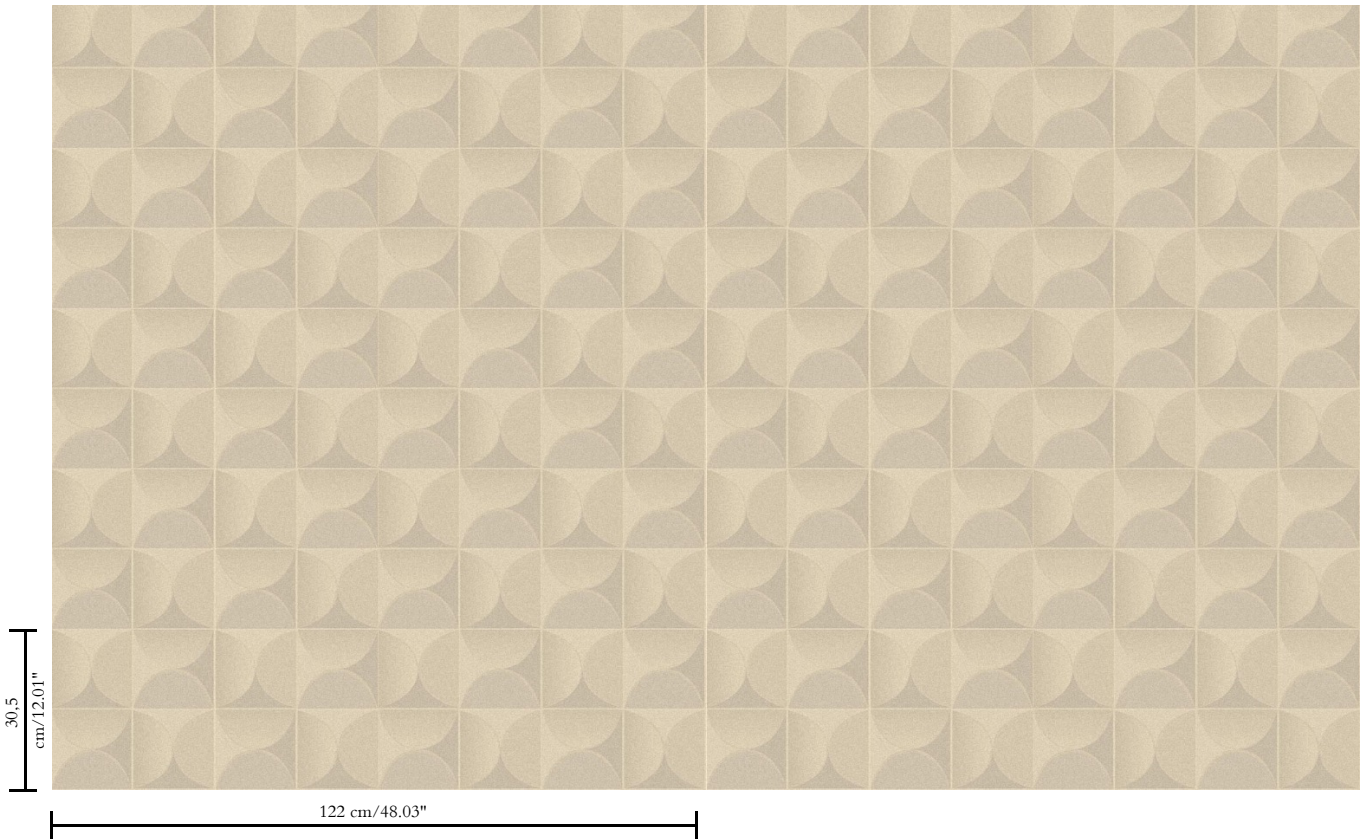

Collection

Spectra

Pattern

Carrelage

Reference

61510

Remark

Stain and water repellent, positive acoustic effect