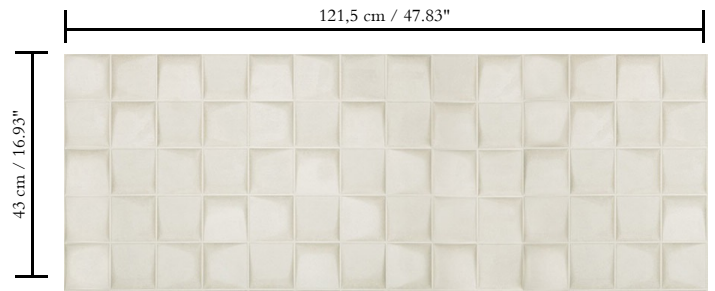

3D textile wallcovering on non-woven backing

Dimensions

Width 121.5 cm (47.83"), sold by the linear metre/yard

Repeat

Straight match 43 cm (16.93")

Adhesive

Adhesive for non-woven wallcovering like Arte Clearpro, or Metyl Special (200 g in 4 l of water) with the addition of 20% PVA adhesive

Fire retardancy

D-s1, d0 / Class A

Light resistance

Available upon request

Care

Spongeable during hanging (dab away damp glue)

How to paste

Paste the wall

How to remove

Strippable

Collection

Enigma

Pattern

Select

Reference

30520