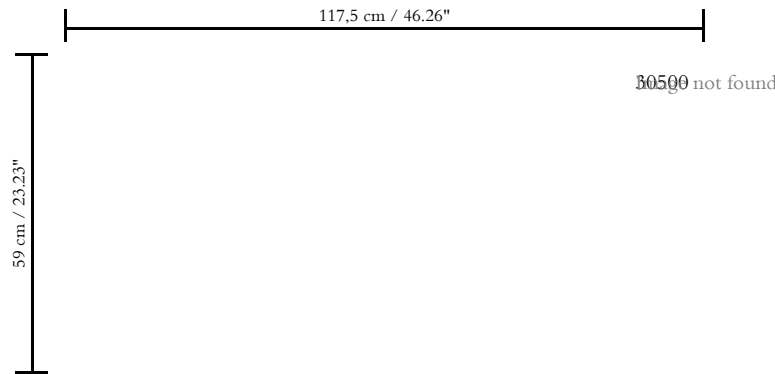

Spec Sheet

Collection

Enigma

Pattern

Flex

Reference

30500

Composition

3D textile wallcovering on non-woven backing

Dimensions

Width 117.5 cm (46.26"), sold by the linear metre/yard

Repeat

Straight match 59 cm (23.23")

Adhesive

Adhesive for non-woven wallcovering like Arte Clearpro, or Metyl Special (200 g in 4 l of water) with the addition of 20% PVA adhesive