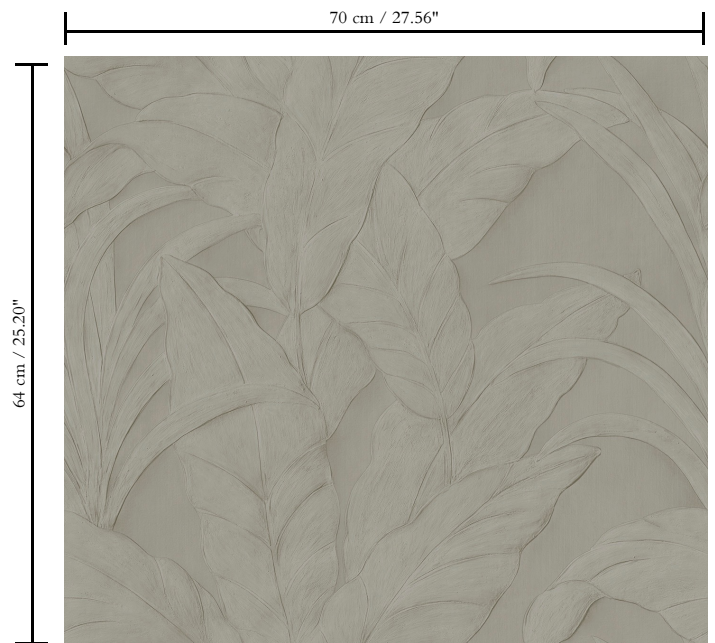

Spec Sheet

Collection

Monsoon

Pattern

Musa

Reference

75000

Composition

Vinyl wallcovering on paper backing

Dimensions

Rolls of 10.05 m x 0.70 m = 7 m² / 11 yds x 27.56" = 75 sq. ft.

Repeat

Straight match 64 cm (25.20")

Adhesive

Metyl Special (200 g in 4 l of water) with the addition of 20% PVA adhesive

Fire retardancy

B-s2, d0 / Class A

Light resistance

Good lightfastness

Care

Extra-washable

How to paste

Paste the wallcovering

How to remove

Peelable