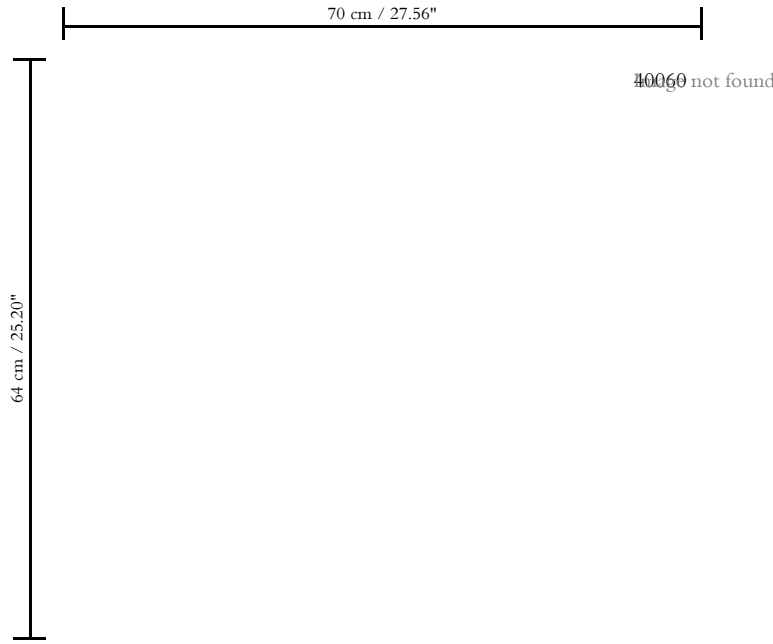

Spec Sheet

Collection

Flamant - The Wallpaper Collection

Pattern

Tartan

Reference

40060

Composition

Wallpaper on non-woven backing

Description

Wallpaper with a refined linen texture

Dimensions

Rolls of 8.50 m x 0.70 m = 6 m² / 9.30 yds x 27.56" = 64 sq. ft.

Repeat

Straight match 64 cm (25.20")

Adhesive

Arte Clearpro / Metyl Special

Fire retardancy

B-s1, d0 / Class A

Light resistance

Good lightfastness

Care

Extra-washable

How to paste

Paste the wall

How to remove

Strippable

40060 not found or type unknown

Collection

Flamant - The Wallpaper Collection

Pattern

Tartan

Reference

40060