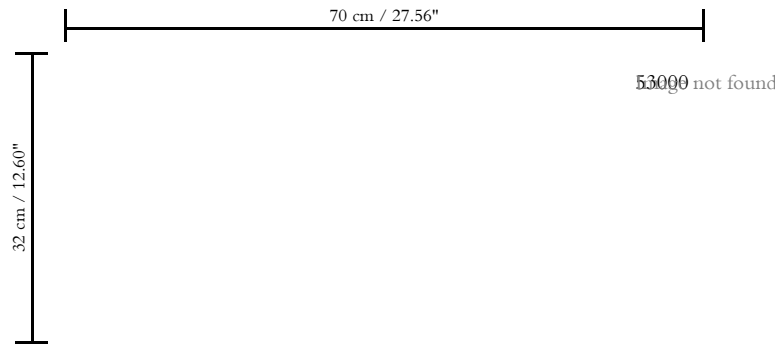

Spec Sheet

Collection
Essentials Modulaire

Pattern
Mazed

Reference
53000

Composition
Wallpaper on non-woven backing

Description
Timeless wallpaper that interprets geometry in a new, modernistic way

Dimensions
Rolls of 8.50 m x 0.70 m = 6 m² / 9.30 yds x 27.56" = 64 sq. ft.

Repeat
Straight match 32 cm (12.60")

Adhesive
Adhesive for non-woven wallcovering like Arte Clearpro, or Metyl Special
(200 g in 4 l of water) with the addition of 20% PVA adhesive

Fire retardancy
B-s1, d0 / Class A

Light resistance
Good lightfastness

Care
Washable

How to paste
Paste the wall

How to remove
Strippable

53000 not found or type unknown

Collection
Essentials Modulaire

Pattern
Mazed

Reference
53000