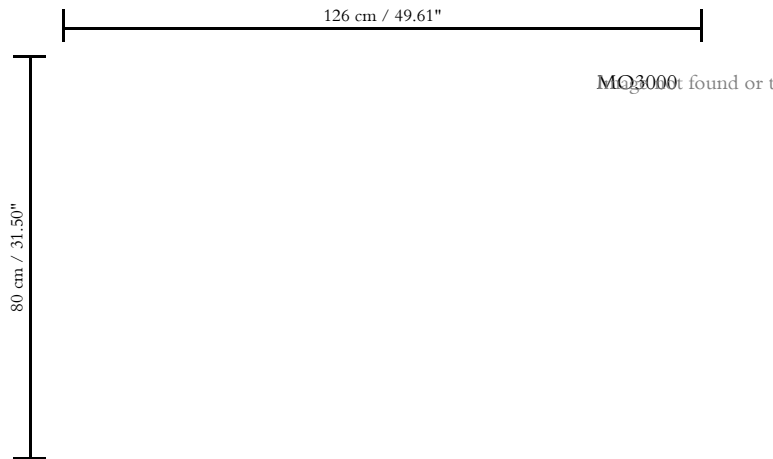

Spec Sheet

Collection

Moood Wallcovering Tokyo Blue

Pattern

Indigo Macaque

Reference

MO3000

Composition

Textile wallcovering on non-woven backing

Description

Denim wallcovering with coloured embroidery. The design displays a playful scene of Indigo Macaque families

Dimensions

Width 126 cm (49.60"), sold by the linear metre/yard

Repeat

Straight match 80 cm (31.50")

Adhesive

Adhesive for non-woven wallcovering like Arte Clearpro or 100% dispersion adhesive

Fire retardancy

C-s1, d0

Light resistance

Good lightfastness

Care

Washable

How to paste

Paste the wall

How to remove

Strippable