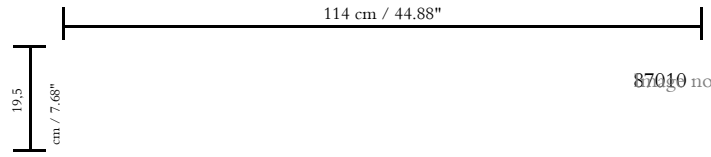

Spec Sheet

87010 not found

Collection

Velveteen

Pattern

Tetra

Reference

87010

Composition

3D textile wallcovering on non-woven backing

Description

Luxurious wallcovering with a soft velvet touch

Dimensions

Width 114 cm (44.88"), sold by the linear metre/yard

Repeat

Free match, respecting the design height of 19.50 cm (7.68")

Adhesive

Adhesive for non-woven wallcovering like Arte Clearpro or 100% dispersion adhesive

Fire retardancy

C-s1, d0 / Class A

Light resistance

Good lightfastness

Care

Spongeable during hanging (dab away damp glue)

How to paste

Paste the wall

How to remove

Strippable