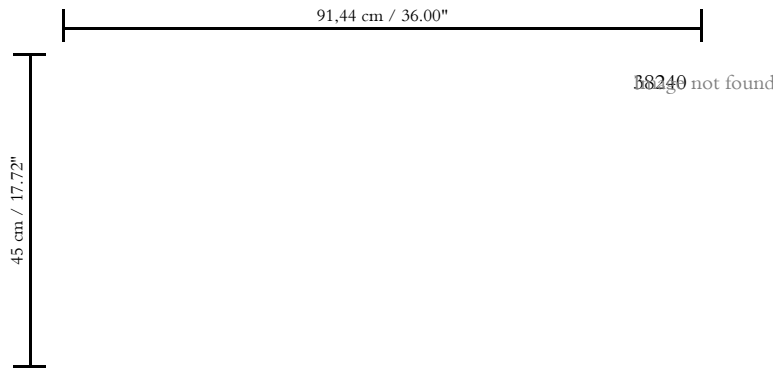

Spec Sheet

Collection

Timber

Pattern

Elements

Reference

38240

Composition

Natural wallcovering on non-woven backing

Description

Wallcovering made of Paulownia wood, with visible grains and traces of knots

Dimensions

Width 91.44 cm (36.00"), sold by the linear metre/yard

Repeat

Straight match 45 cm (17.72")