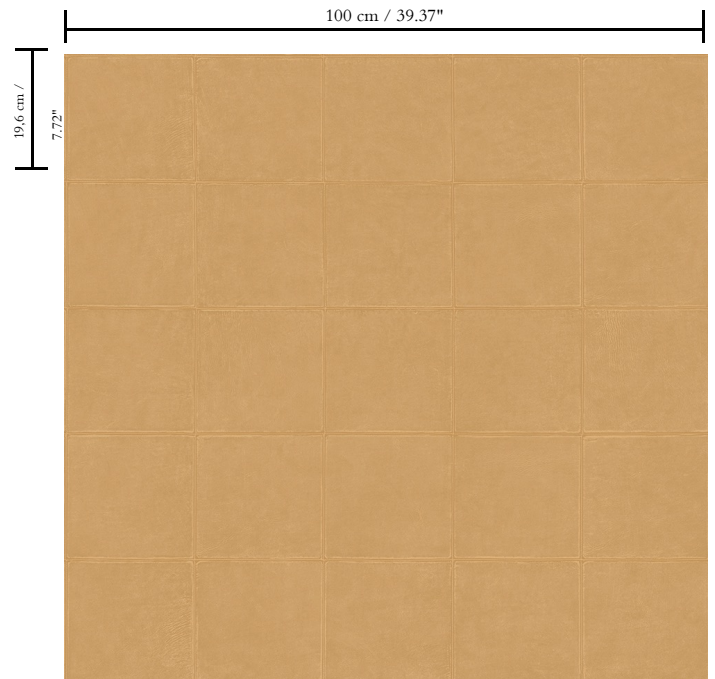

Vinyl wallpaper on non-woven backing

Description

Extra-heavy vinyl wallpaper with the authentic look of hand-stitched leather

Dimensions

XL-ROLL: Rolls of 10.05 m x 1 m = 10 m² / 11 yds x 39.37" = 108 sq. ft.

Light resistance

Good lightfastness

Care

Extra-washable

How to paste

Paste the wall

How to remove

Strippable