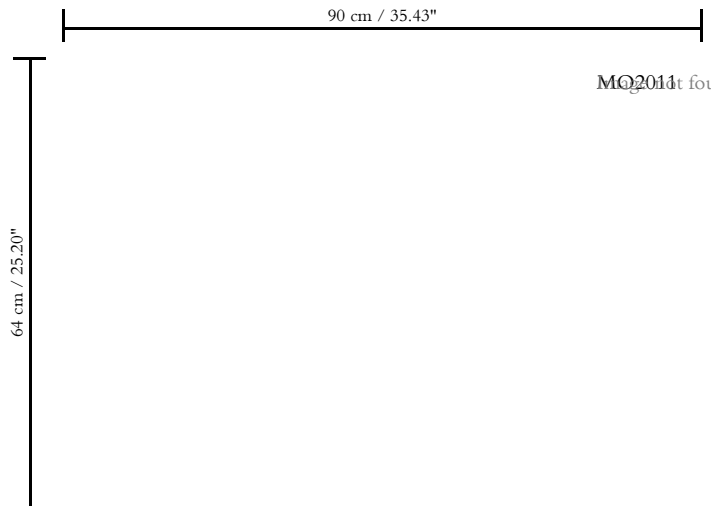

Spec Sheet

Collection

Moool Wallcovering Extinct Animals

Pattern

Calligraphy Bird

Reference

MO2011

Composition

Non-woven wallcovering

Description

A high gloss lacquer print, representing the elegant tail feathers of the female Calligraphy Bird

Dimensions

Width 90 cm (35.43"), sold by the linear metre/yard

Repeat

Drop match 64/32 cm (25.20"/12.60")

Adhesive

Adhesive for non-woven wallcovering like Arte Clearpro, or Metyl Special (200 g in 4 l of water) with the addition of 20% PVA adhesive

Fire retardancy

B-s1, d0 / Class A

Light resistance

Good lightfastness

Care

Washable

How to paste

Paste the wall

How to remove

Strippable