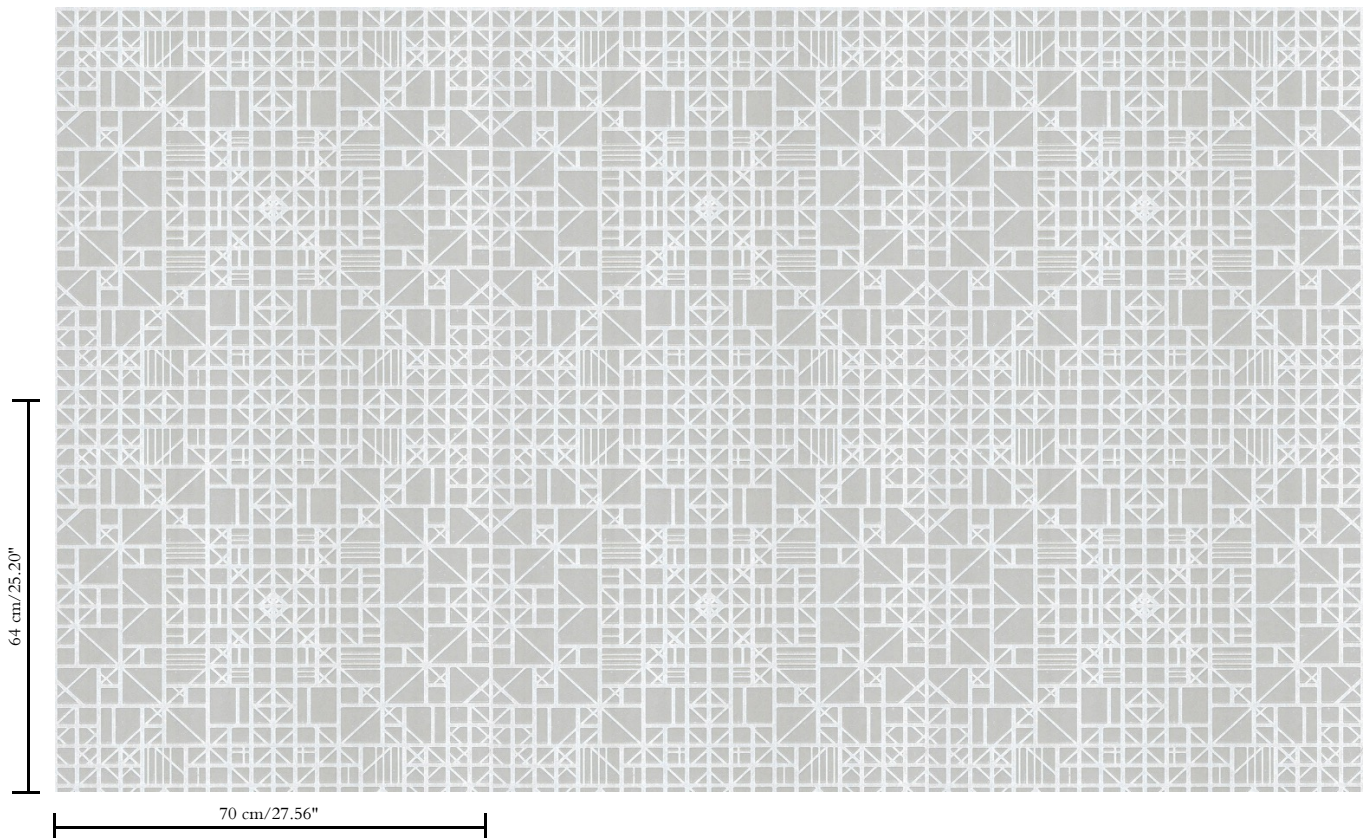

ARTE

www.arte-international.com

Collection

Monochrome

Pattern

Window

Reference

54000

Remark

Non-woven wallpaper with glossy relief inks

<https://www.arte-international.com>