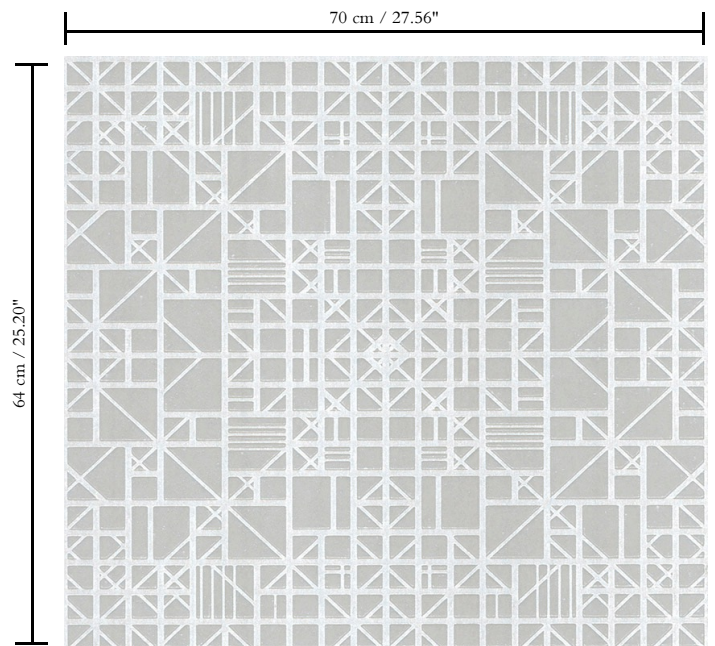

Spec Sheet

Collection

Monochrome

Pattern

Window

Reference

54000

Composition

Wallpaper on non-woven backing

Dimensions

Rolls of 8.50 m x 0.70 m = 6 m² / 9.30 yds x 27.56" = 64 sq. ft.

Repeat

Straight match 64 cm (25.20")

Adhesive

Adhesive for non-woven wallcovering like Arte Clearpro or 100% dispersion adhesive

Fire retardancy

B-s1, d0 / Class A

Light resistance

Good lightfastness

Care

Spongeable during hanging (dab away damp glue)

How to paste

Paste the wall

How to remove

Strippable