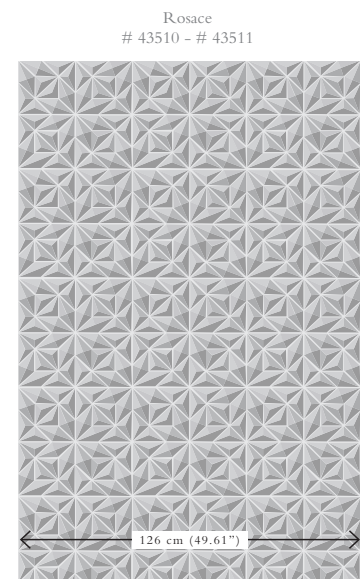

43510 Rosace

ARTE®

www.arte-international.com

ARTE®

wallcoverings for the ultimate in refinement