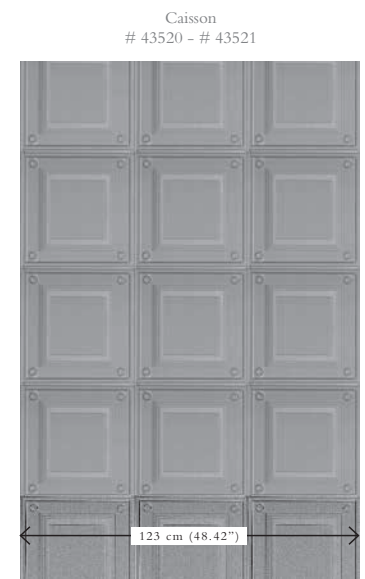

43510 Rosace

ARTE®

www.arte-international.com

ARTE®

wallcoverings for the ultimate in refinement