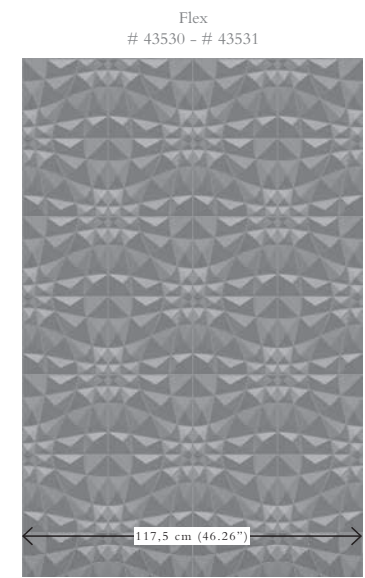

43510 Rosace

ARTE®

www.arte-international.com

ARTE®

wallcoverings for the ultimate in refinement