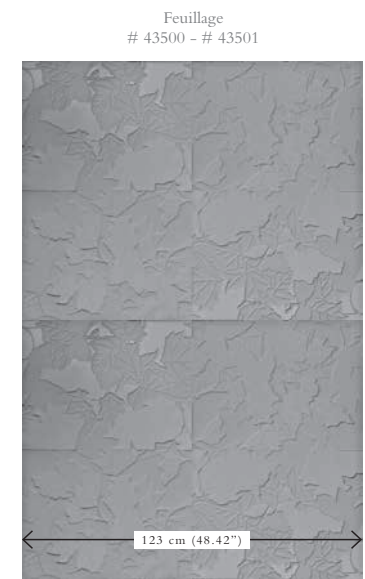

43510 Rosace

ARTE®

www.arte-international.com

ARTE®

wallcoverings for the ultimate in refinement