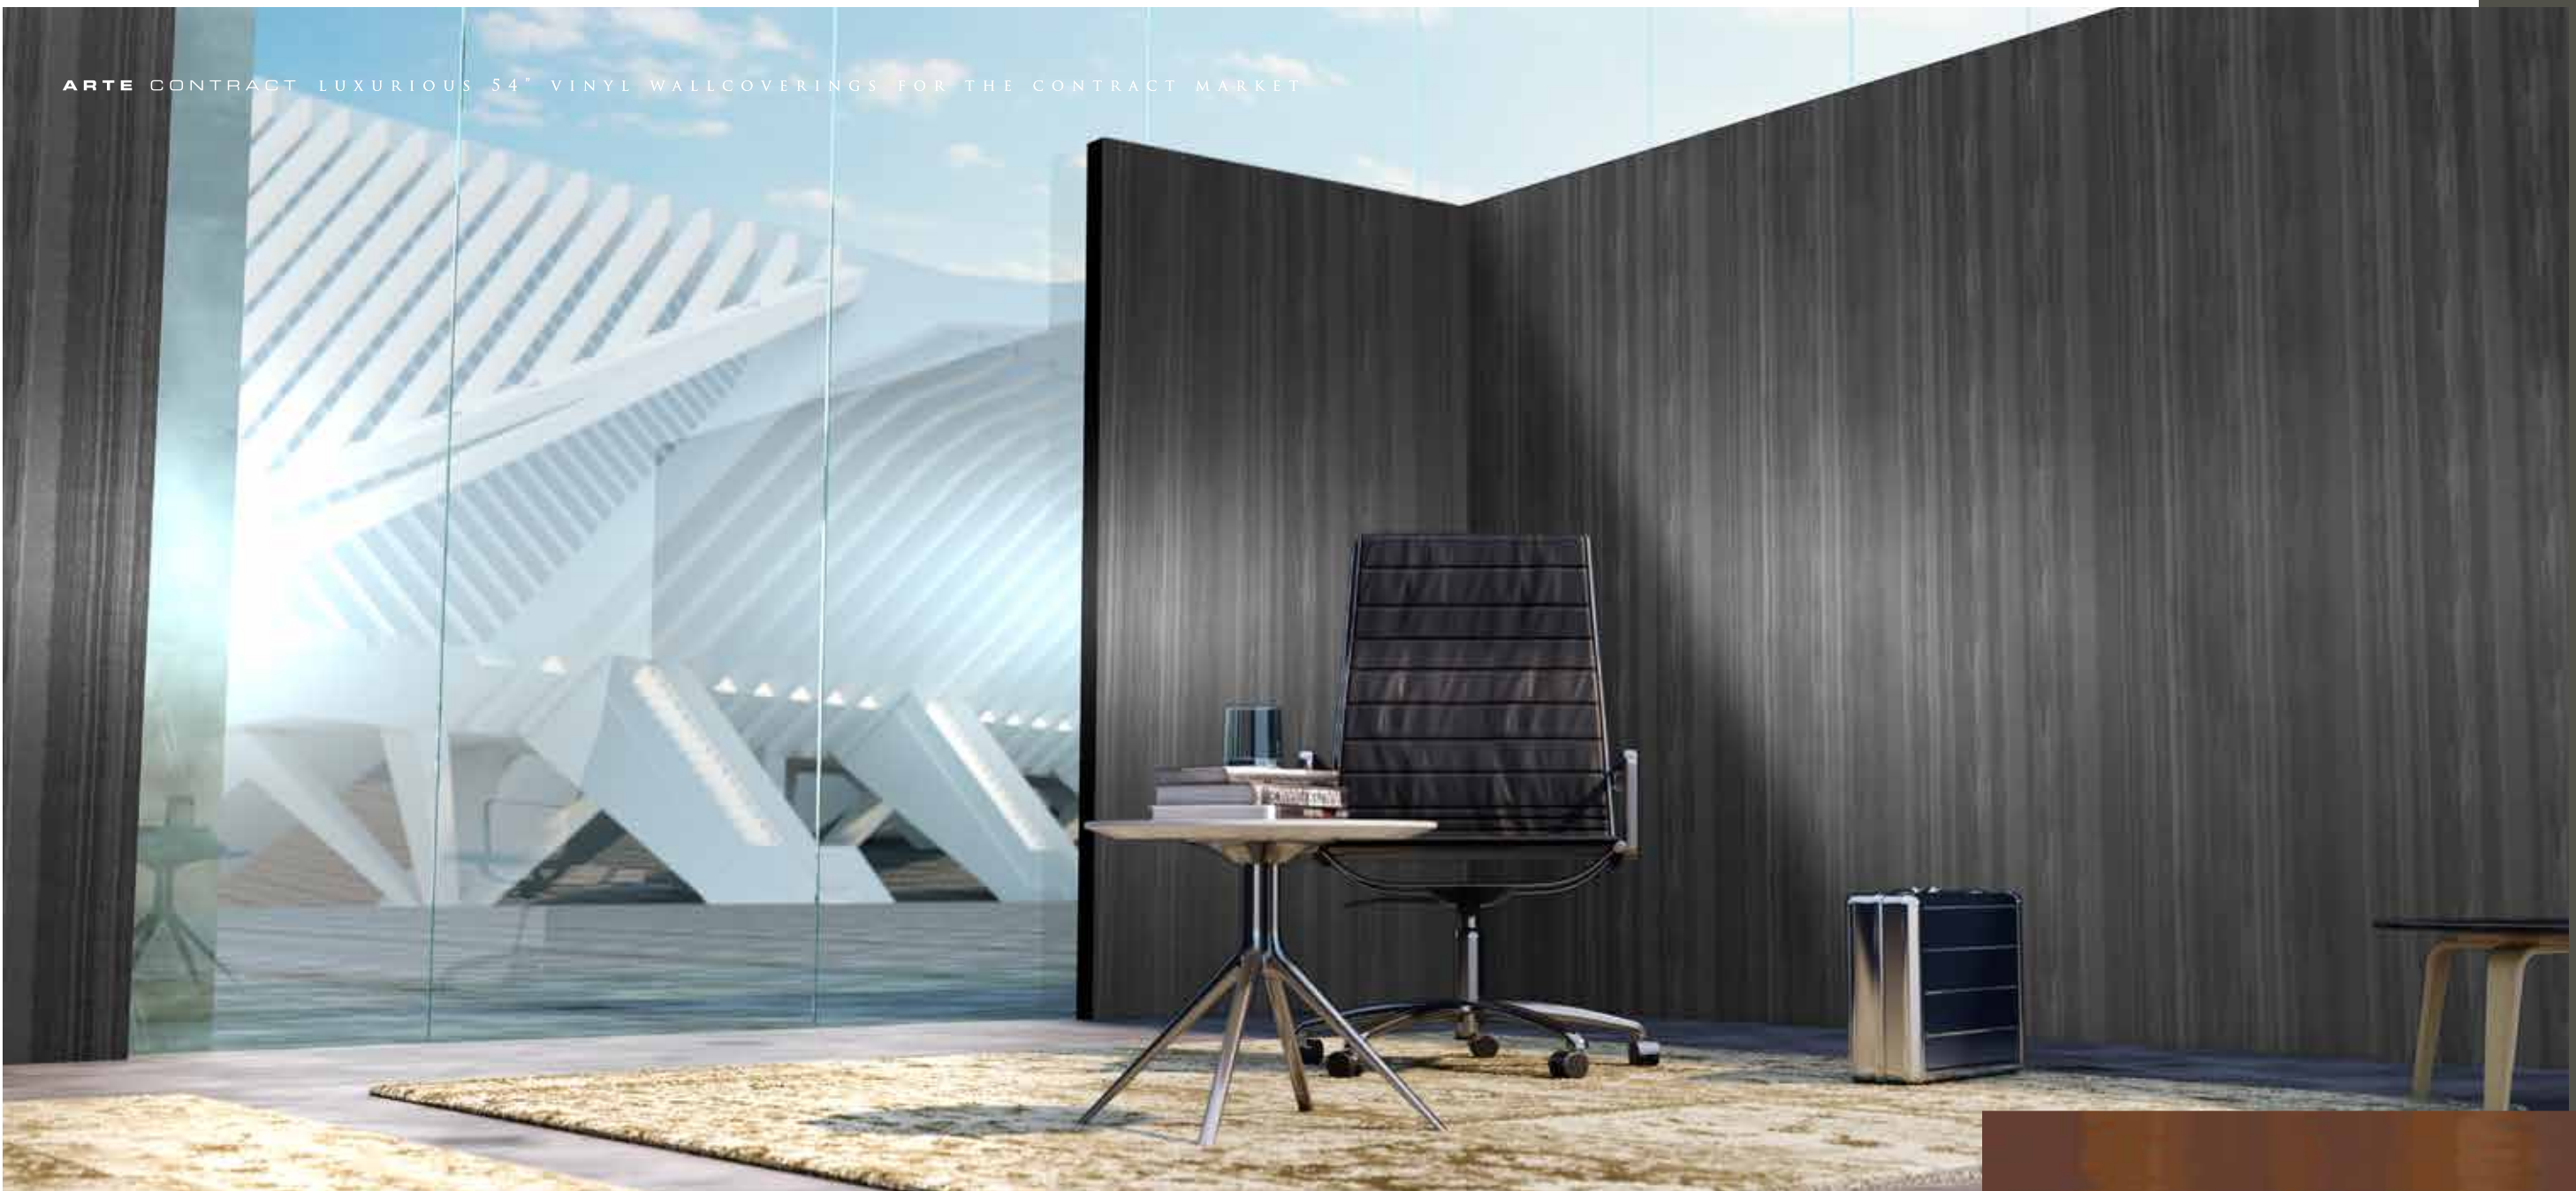

67465

CORWALL

Specially for the contract market, Arte combines design, colour and quality in a magisterial way.

The luxurious but extremely durable vinyl wallcovering meets the most stringent technical requirements for this highly demanding market, such as fire resistance, shock resistance and washability.

This is why Arte's contract wallcovering is so widely used in hotels, offices and elderly and nursing homes.

Corwall # 67463