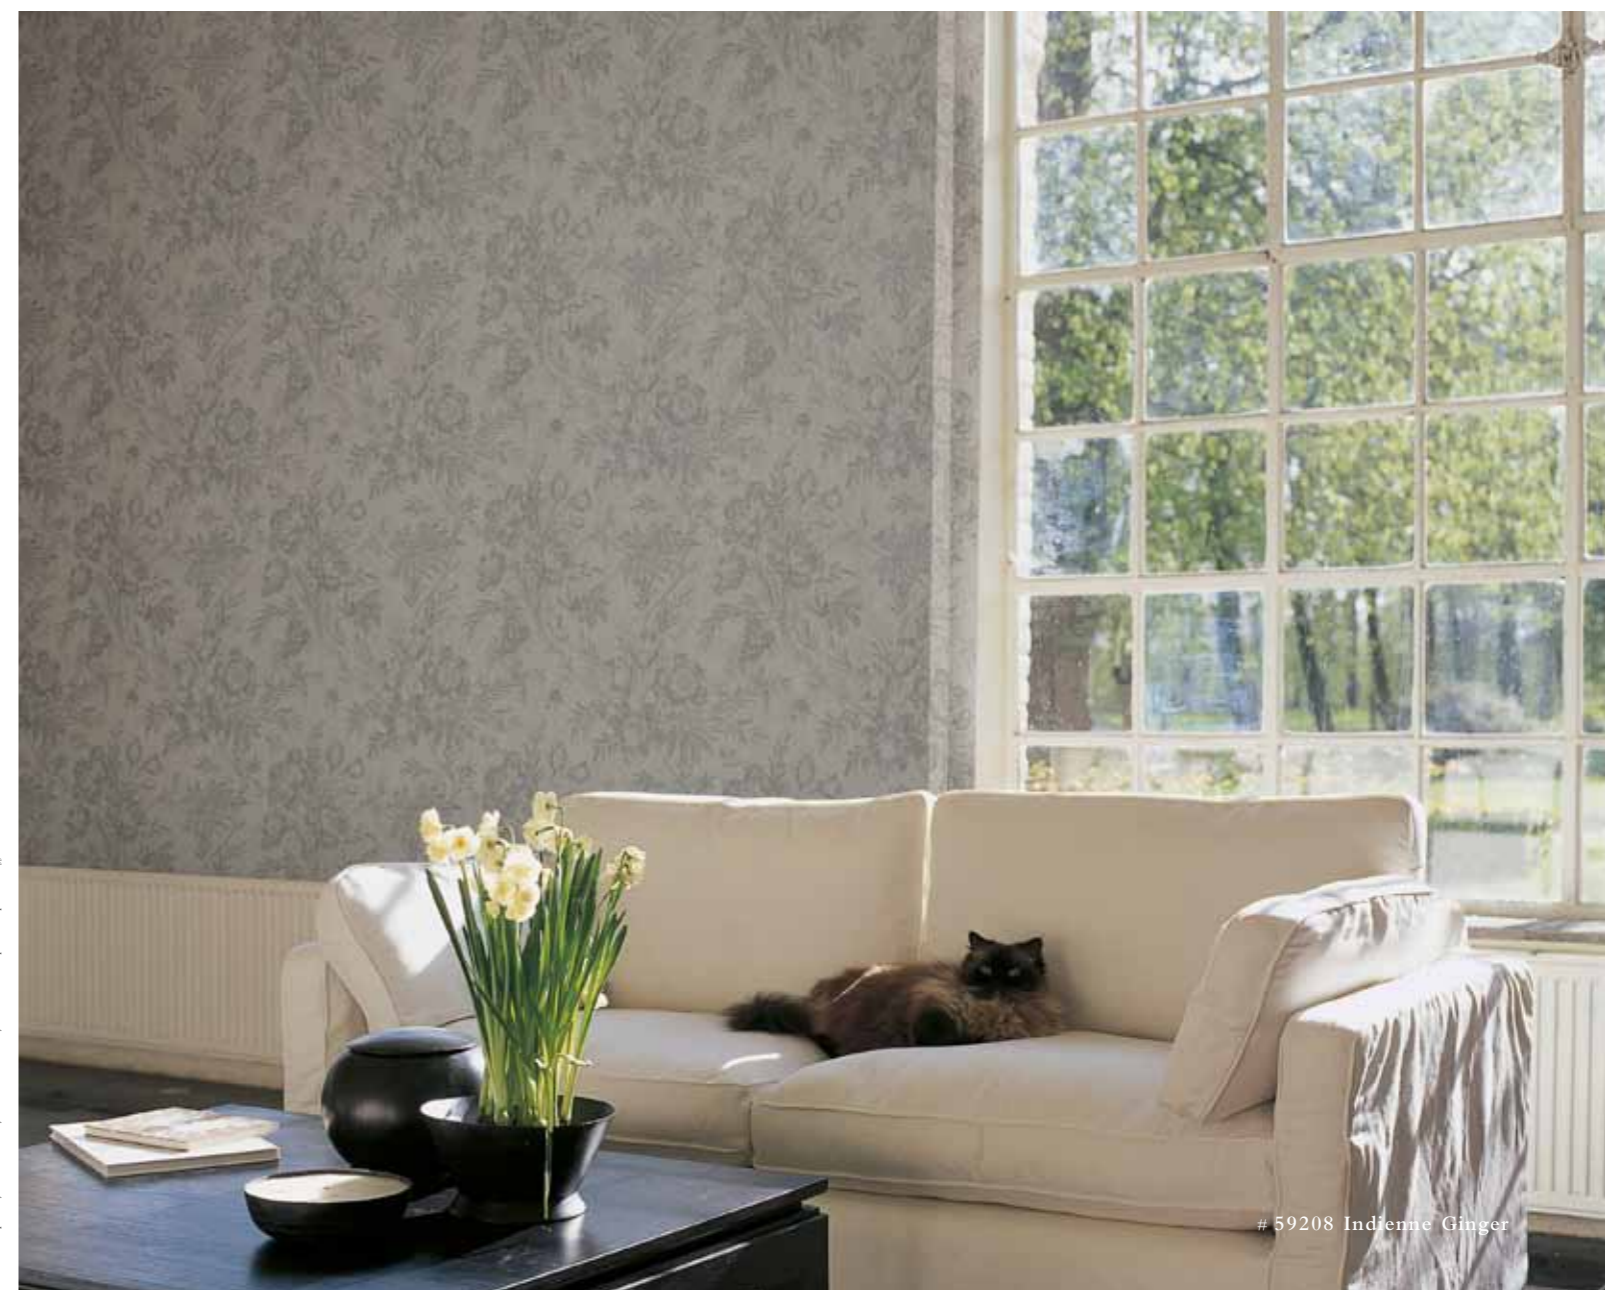

Flamant

THE WALLPAPER COLLECTION

SUITE V - MYSTIC IMPRESSIONS