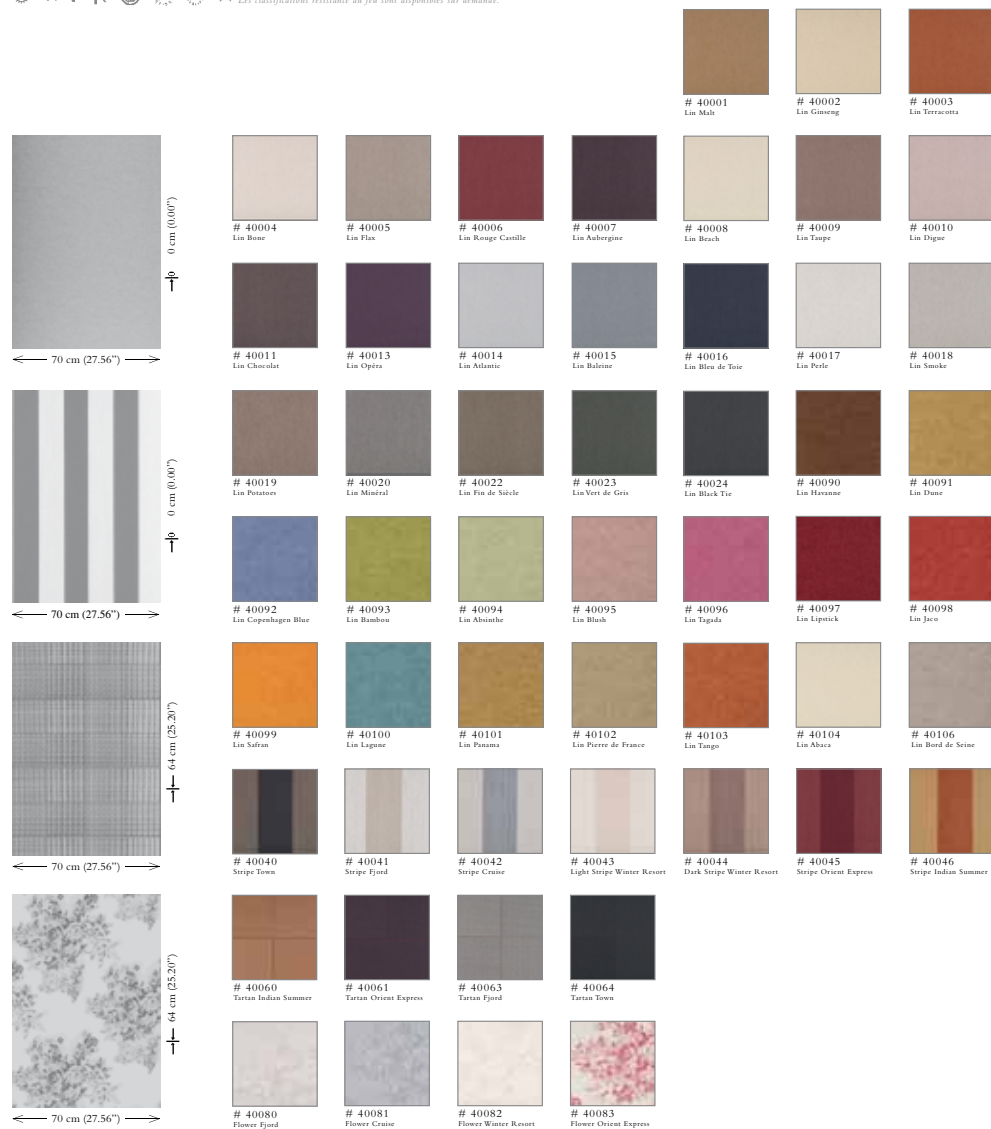

Fact sheet **FLAMANT** THE WALLPAPER COLLECTION

Rolls / Rouleaux: 8,50 m x 0,70 m = 5,95 m² / 9 yds x 27.56" = 64 sq. ft.

Info and complementary samples available on request.

Fire certificates available on request.
Les classifications résistance au feu sont disponibles sur demande.