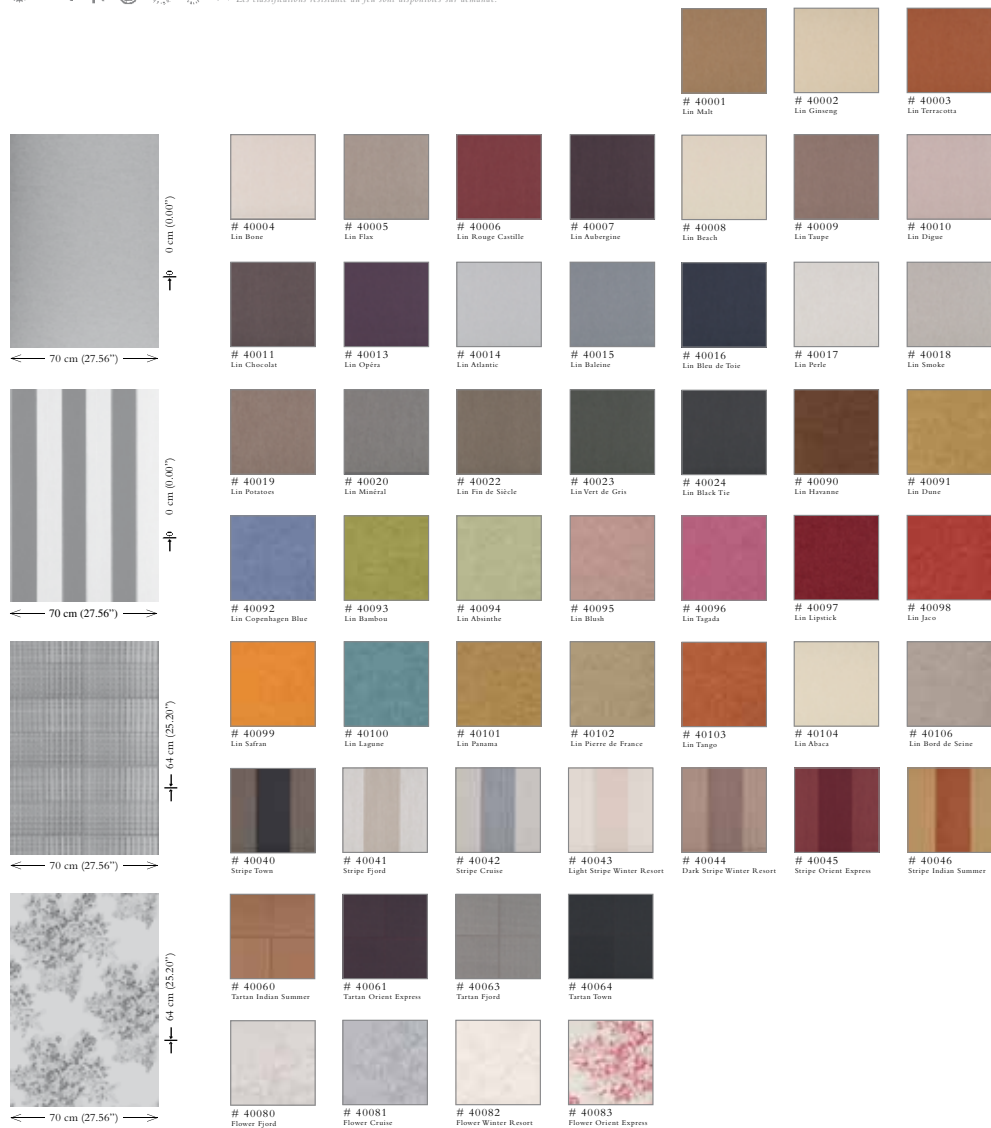

Fact sheet **FLAMANT** THE WALLPAPER COLLECTION

Rolls / Rouleaux: 8,50 m x 0,70 m = 5,95 m² / 9 yds x 27.56" = 64 sq. ft.

Info and complementary samples available on request.

Fire certificates available on request.
Les classifications résistance au feu sont disponibles sur demande.

Flamant
THE WALLPAPER COLLECTION