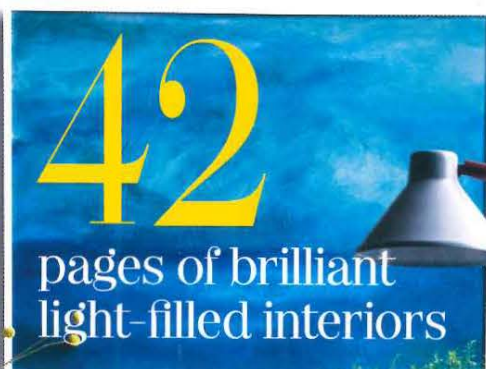

FEBRUARY 2019

House Beautiful

Fresh ideas, new looks

Clever ways to create a feelgood home

SAVE 20%
at Emma Bridgewater and Kalinko
T&Cs APPLY

SLEEP SOUNDLY
Make your bedroom a sanctuary

£4.50
02
9 770955 353360
H
BEST

WHAT'S HOT

The latest trends, design news and shopping

FABULOUSLY FRINGED

This retro look is back, and it's swishier than ever

Inspired by the flamboyant Charleston dresses of the roaring 1920s, this Insolence Shiver wallpaper, £125/8.5m roll from Arte, is the perfect choice for adding depth and drama to a room. Lighting has also taken to the trend in a big way – these Wink gold-plated pendant lamps, £466.97 each at 1stdibs, strike the perfect balance between fun and sophisticated style ▶